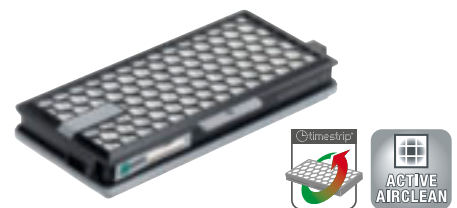

**Active AirClean filters
SF-AA 50**

For all S4, S5, S6, S8, Compact C1-C2 and Complete C2-C3 models

Material number: 09616110