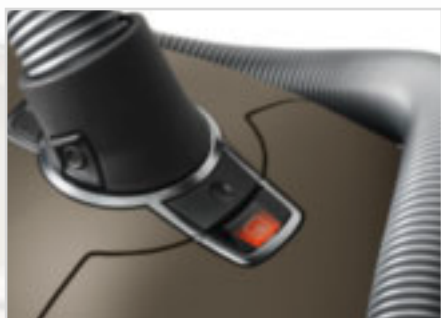

## First class suction power

Thanks to finely graduated layers of filtration, the Miele HyClean bag remains permeable even as it fills up. The appliance display indicates when the dustbag is full or the exhaust filter is saturated and needs replacing. This allows you to continue to enjoy uninterrupted high suction power, cleaning performance and hygiene, just like on the very first day.