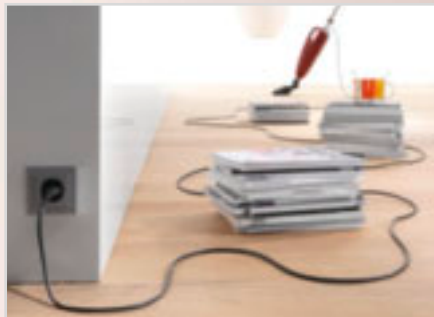

Large operating radius

Miele stick vacuum cleaners provide you with an operating radius of up to 9 m reducing the need to change sockets frequently.