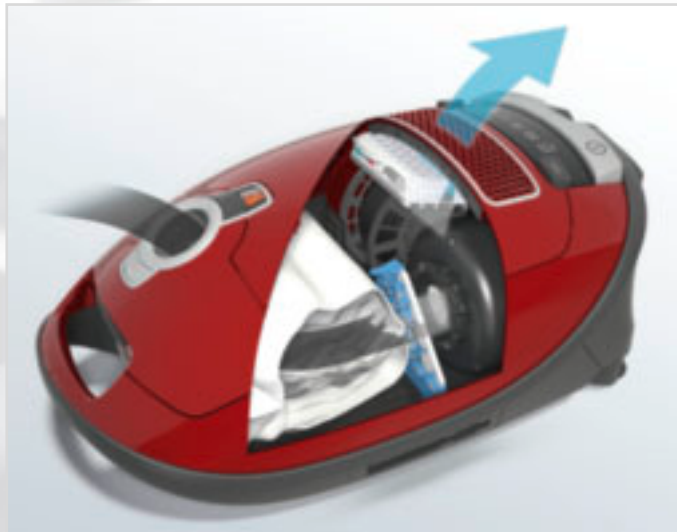

### **Cleaning performance:**

Powerful: the unique technical design allows you to achieve optimum results even with low power settings.

**User convenience**  
Nothing could be simpler!  
Miele has developed clever technical features to make vacuum cleaning as easy as possible for you.