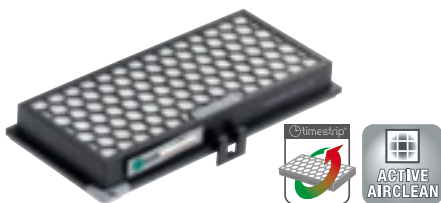

**Active AirClean filters
SF-AA 30**

For all S300-800, S2, S7, Complete C1, Classic C1 and Dynamic U1 models

Material number: 09616080