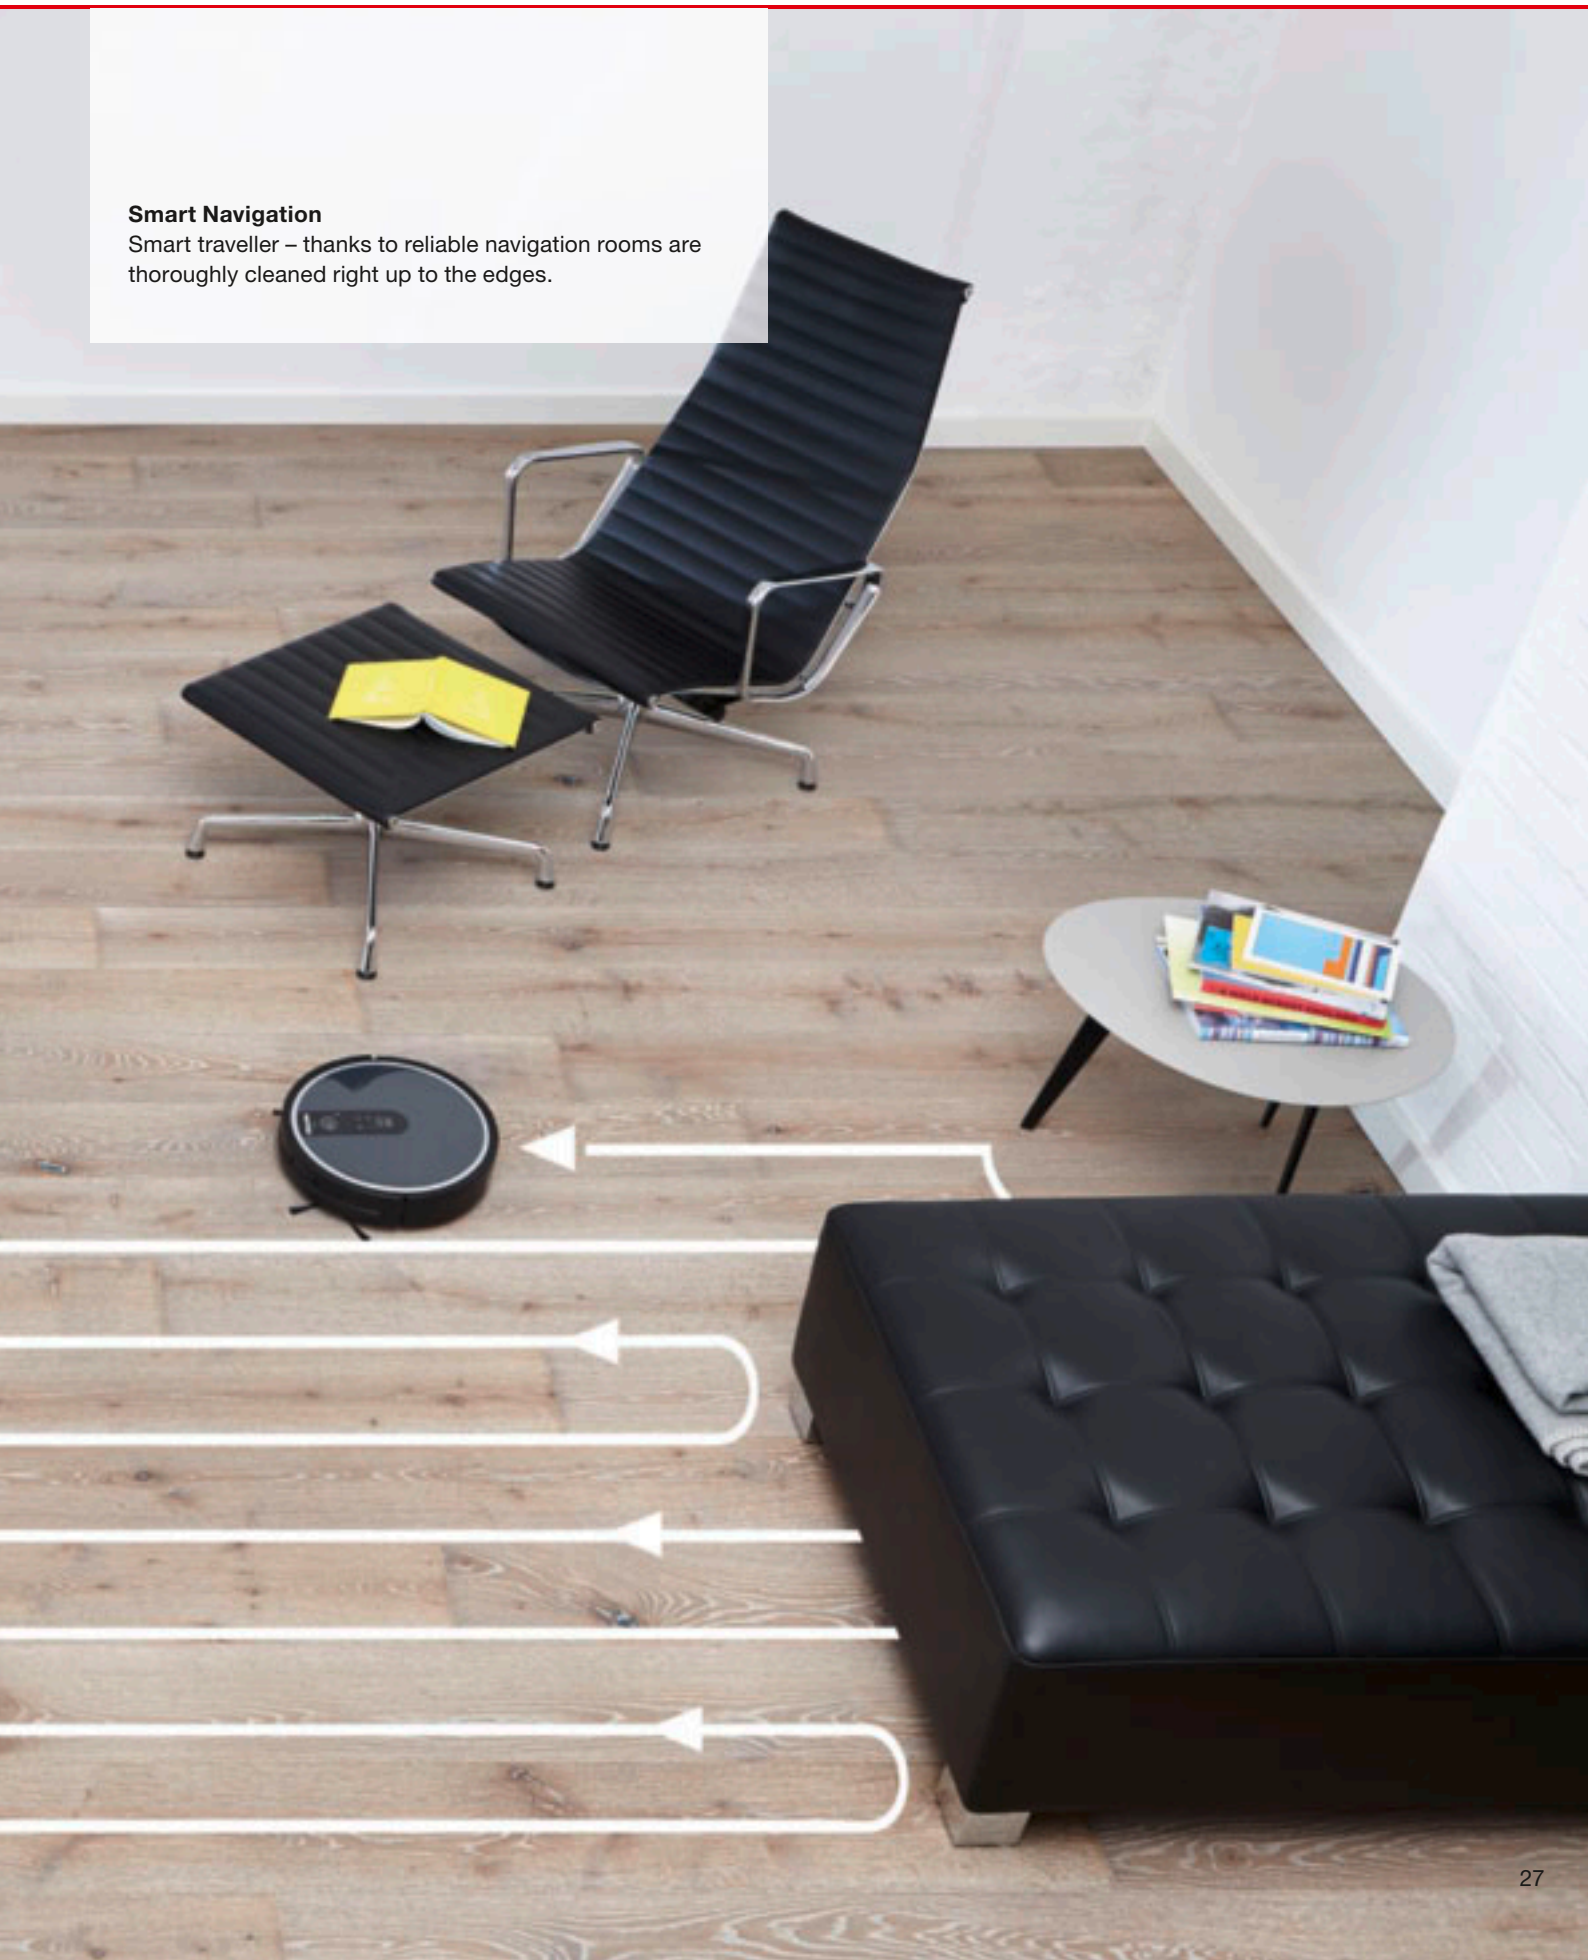

### Triple Cleaning System

Sweeps, brushes and vacuums: thanks to the triple cleaning system the Scout RX1 removes dust and dirt extremely thoroughly.

### Non-Stop Power

Operates longer: the rechargeable lithium-ion battery of the RX1 lasts for up to 2 hours (150 m<sup>2</sup>) without a break.

### Timer

At your disposal: just say when and the Scout RX1 will do the hard work for you - even when nobody is at home.

### Smart Navigation

Smart traveller – thanks to reliable navigation rooms are thoroughly cleaned right up to the edges.