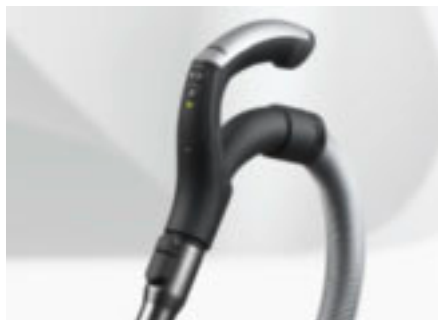

#### **Electronic handle controls with Automatic setting**

The vacuum cleaner can be switched on and off, and power setting selected at the touch of a fingertip. The selected power setting is displayed on the appliance. Particularly convenient: the Automatic setting makes the correct setting decision for you.