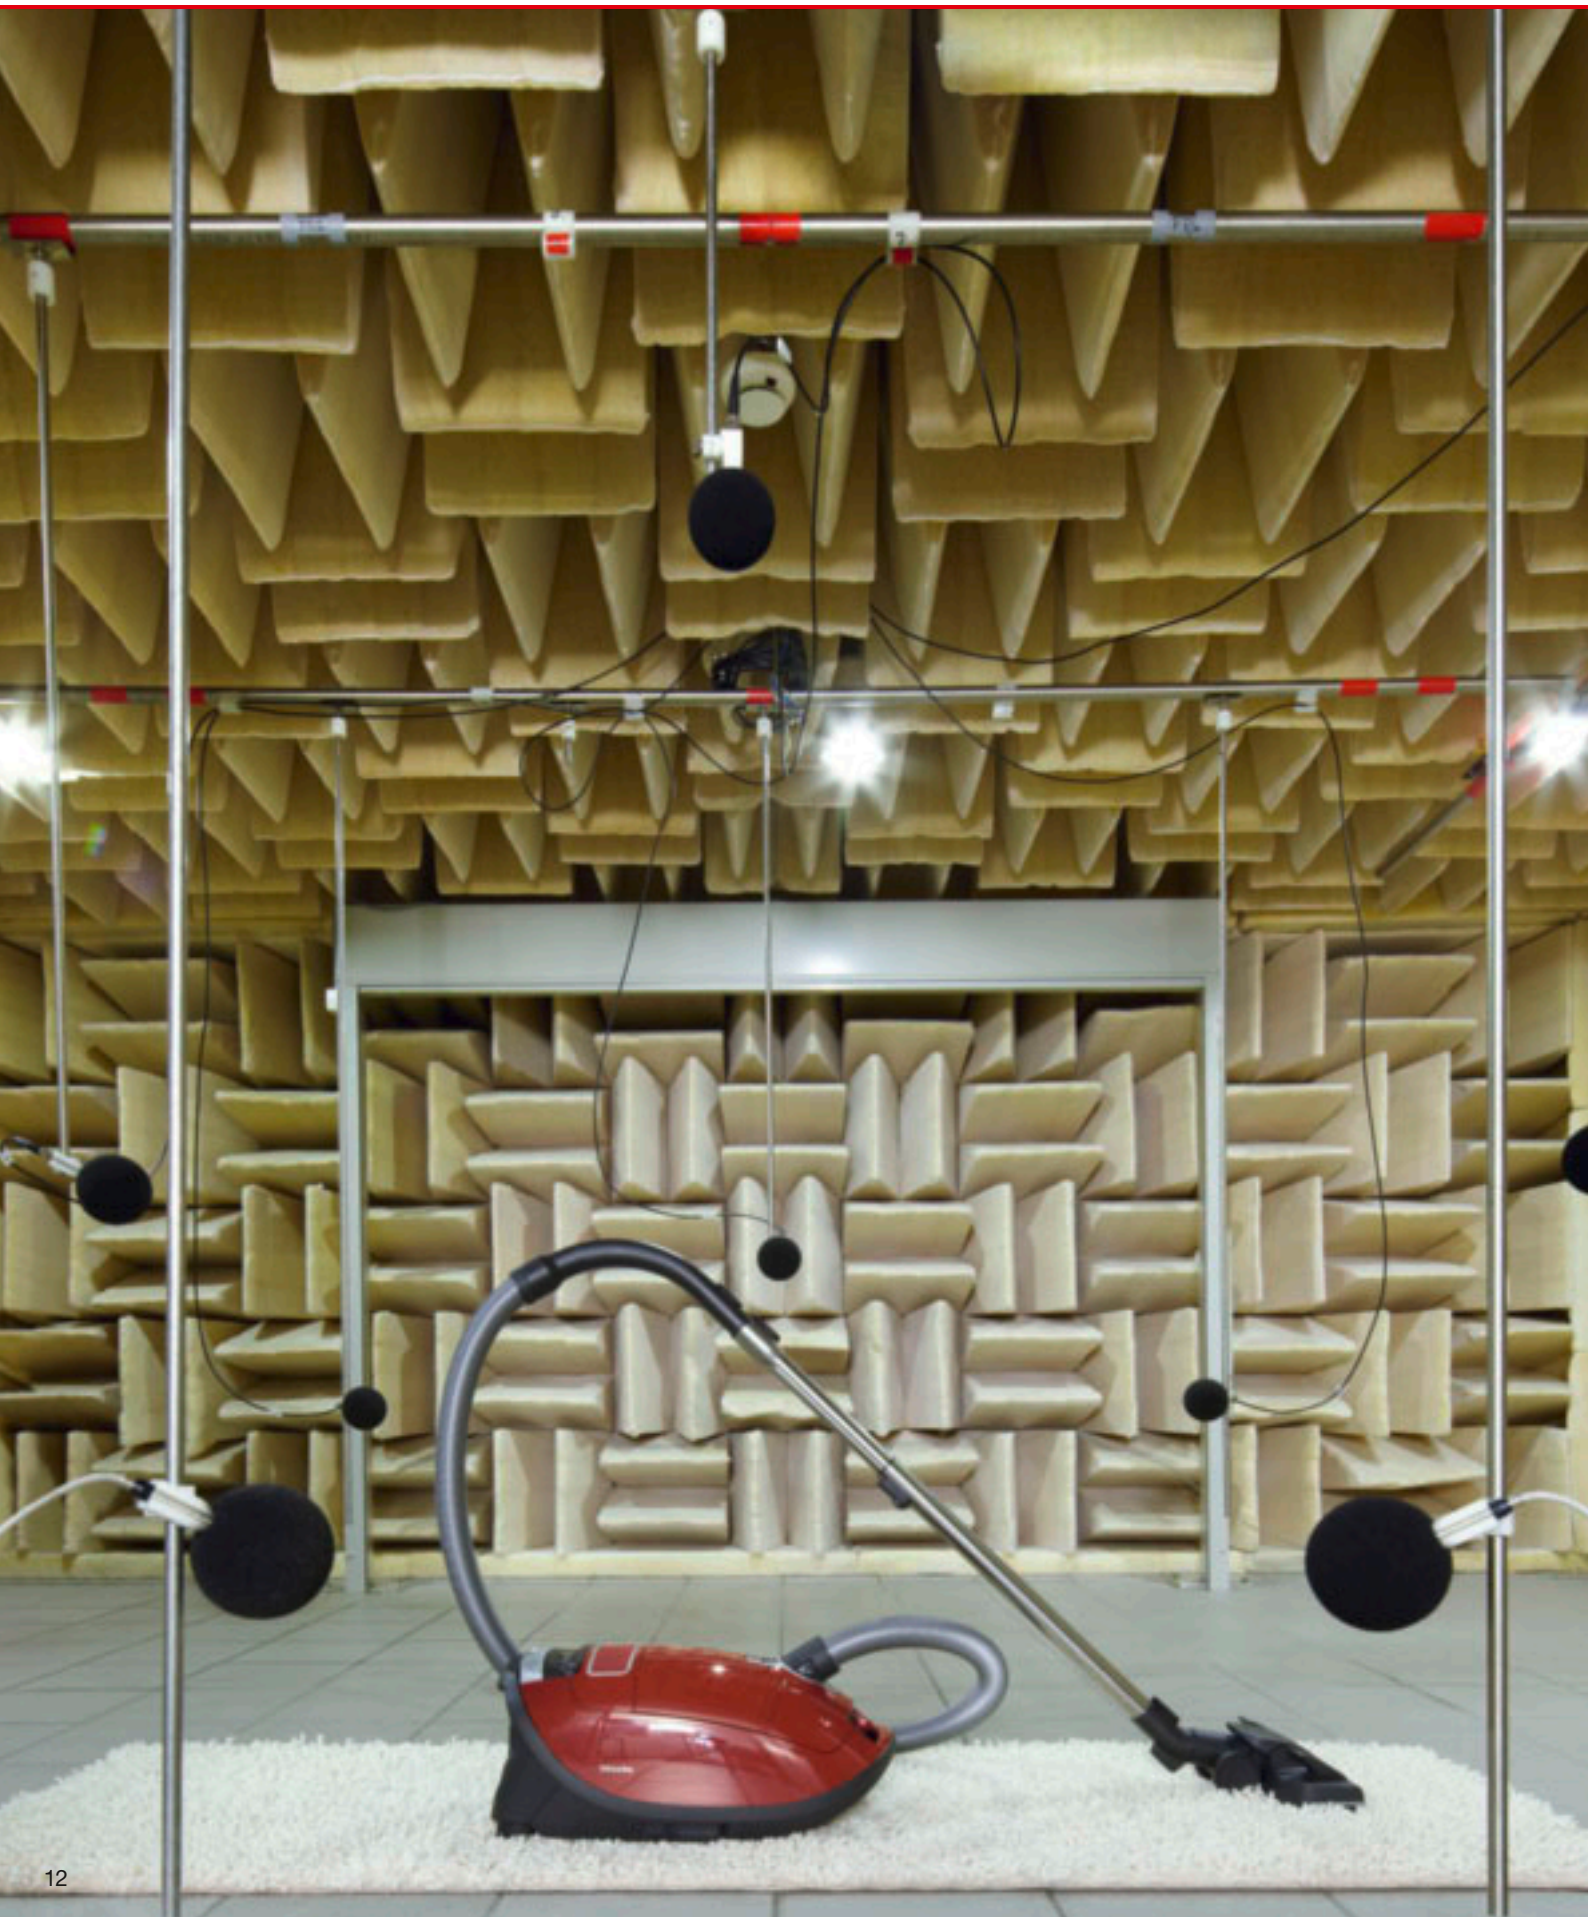

Vacuum Cleaners

Quality Tests