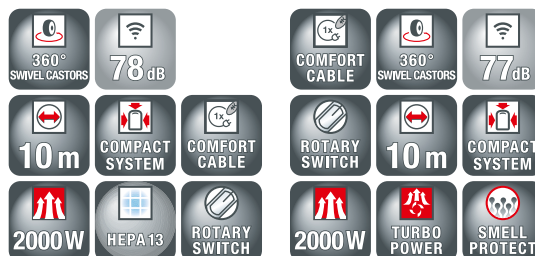

S6 Range

Product overview

Model	S 6330 Compact Allergy	S 6320 Compact Cat & Dog
User convenience		
Electronic suction power control	Rotary selector	Rotary selector
Switch for electrobrush in the handle	-	-
Electrobrush socket	-	-
Ergonomic handle/XXL handle	•/-	-/•
Comfort handle/Comfort handle with SpotLight	-/-	-/-
Comfort handle with integrated controls	-	-
Silence System/Silence System Plus	-/-	-/-
Suction tube	Telescopic tube	Telescopic tube
Park system for vacuuming breaks/with automatic switch-off	•/-	•/-
Park system for storage	-	-
Comfort cable rewind	•	•
Efficiency and sustainability		
Sound power level dB(A) re 1 pW	78	77
Performance data		
Max. power in W	2000	2000
Mobility		
Castors with steel shaft gentle on floors	-	-
Dynamic drive/3-point manoeuvrability	-/•	-/•
Operating radius in m	10	10
Filter system		
Type of dustbag/Dustbag volume in l	FJM/3.5	FJM/3.5
Dustbag change/Exhaust filter change indicator	•/-	•/-
Exhaust filter/Motor protection filter	HEPA AirClean filter/•	Active AirClean filter/•
Safety		
Locking system for floor head and handle	•	•
Automatic dustbag positioning	•	•
All-round bumper strip	-	-
Standard accessories		
Three-piece accessory set	On VarioClip	On VarioClip
Upholstery nozzle/Crevise nozzle	•/•	•/•
Dusting brush	•	•
Standard Floorhead	SBD 470-3	SBD 470-3
Hard Floor Brush	SBB 235-3	-
TurboBrush	-	STB 205-3
Compact TurboBrush	-	STB 20
Colour	Sprint blue	Autumn red
Miele Retail Price AUS in $	479.00	529.00
Miele Retail Price NZ in $	499.00	not available
Item number	09139810	09459290
EAN number	40 02515 03714 0	40 02515 21642 2