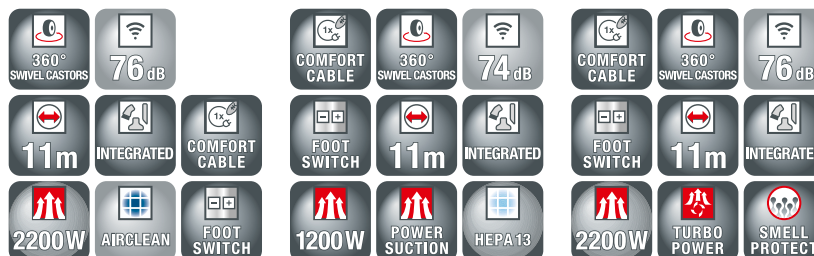

S8 Range

Product overview