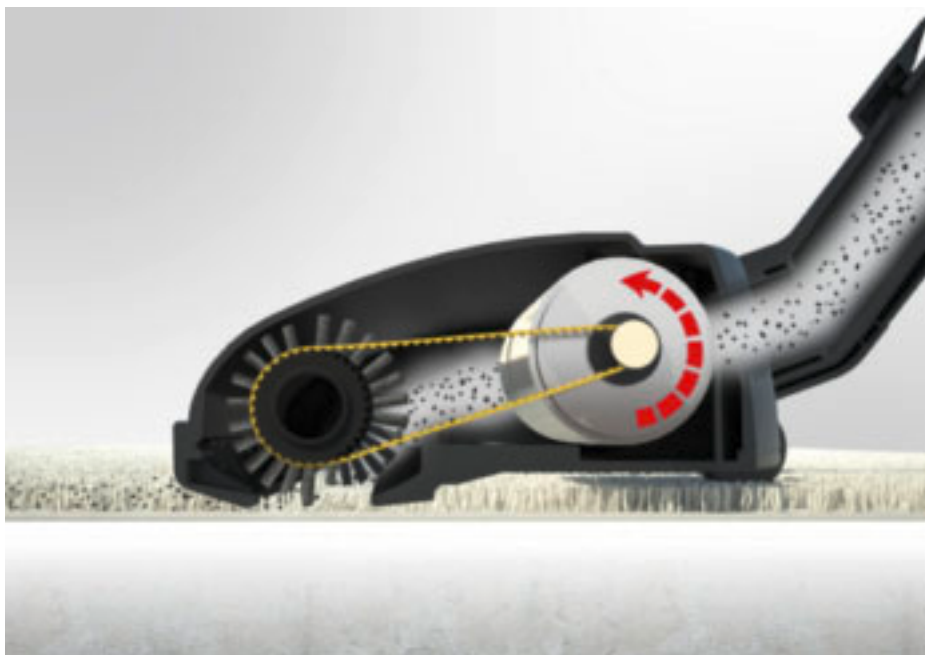

Vacuum Cleaners

Electrobrushes

Extra power – the Miele electrobrushes

Miele electrobrushes have a motor driven brush which rotates evenly and powerfully, making them extremely suitable for deep-seated soiling in robust, heavily used rugs and carpets. They also have improved pick-up of threads, hair and fluff and bring the carpet pile back up, preventing “tracks” being worn into the carpet.

Electrobrushes are connected by direct contact to electro-accessories or by Clipcable. Your Miele dealer will be happy to advise you.